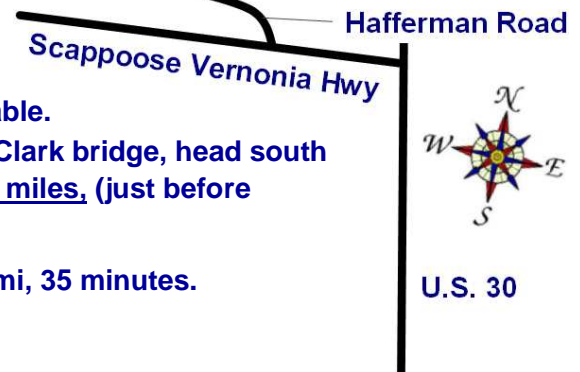

Driving Directions:

From Seattle, carpool!, although there is plenty of parking available.

Take I-5 south & then west through Longview, cross the Lewis and Clark bridge, head south
on U.S. 30, 25.8 miles, turn right onto Scappoose-Vernonia Hwy, 7.3 miles, (just before
entering Scappoose); see directions 3 & 4 below to Scheel Lodge.

From Fremont Bridge (I-405 bridge) Portland, OR 97232, 29.9 mi, 35 minutes.

1. Take exit 302-B to merge to U.S. 30, 19.7 miles.
2. Turn Left onto Scappoose-Vernonia Hwy immediately after the
"Fire Signal" / Scappoose fire station, 7.3 miles.
3. Turn Right onto Hafferman Rd, 0.4 mile, in the
"Chapman Grange" area.
4. Finally, at top of hill, turn Right on private drive,
28233 Hafferman Road, Scappoose, OR 97056